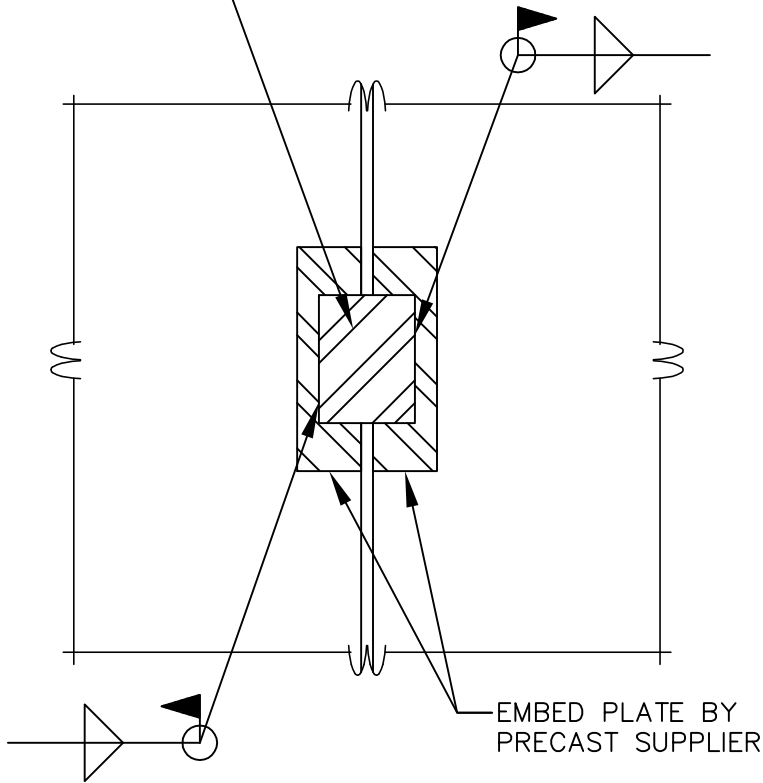

LOOSE PLATE BY
PRECAST SUPPLIER

WP5

SCALE: 1" = 1'-0"